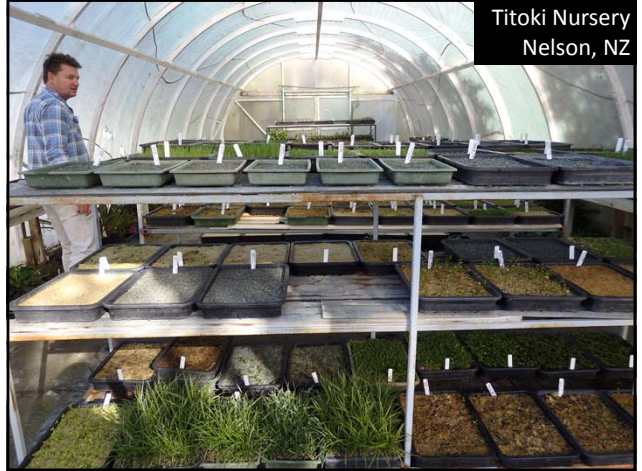

Pink Phormium  
(New Zealand Flax)

Native landscaping

Appleton's Nursery  
Nelson, NZ

Homemade lifter  
Appleton's Nursery

Starter Plants  
Palmerston North, NZ

Titoki Nursery  
Nelson, NZ

The Native Plant Nursery  
Taupo, NZ

### Myrtle Rust

- Affects *Myrtaceae* species
- Suspected that spores blew over from Australia

Photo courtesy of  
<http://www.mpi.govt.nz/protection-and-response/responding/alerts/myrtle-rust/>

Pohutukawa (*Metrosideros excelsa*)

Rata (*Metrosideros* sp.)

Fejoas (*Acca sellowiana*)